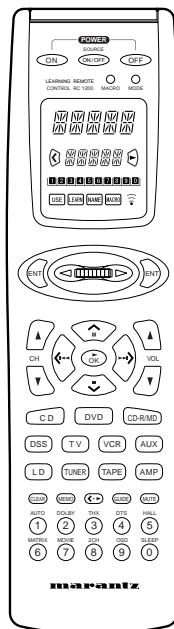

# Service Manual

RC1200 F H, /N1M, /U1M

## Learning Remote Control

RC1200 is not possible to repair.

The substitutes for exchanging are supplied with following parts number.

RC1200の修理依頼があった場合には 新品(パッケージ無し)と交換してください。

Commercial Type Version	PART NO.		COMMENT
	RC unit	User Guide	
RC1200 F H	ZK287W0010	287W851110	Japanese User Guide
RC1200/N1M	ZK287W0010	287W851250	English/French User Guide
		287W851310	German/Spanish User Guide
RC1200/U1M	ZK287W0010	287W851250	English/French User Guide